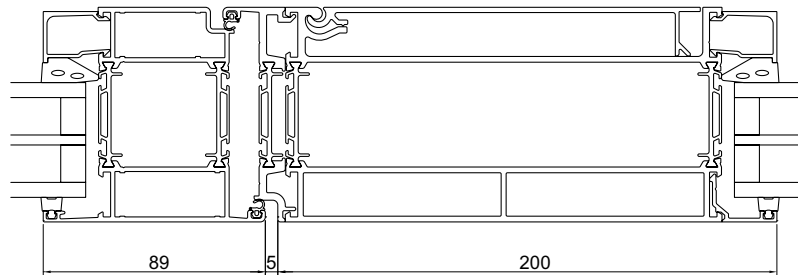

Combination possibilities

Entry phone with display, keypad and proximity card reader

Entry phone with display

Proximity card reader

Sapa E-frame

E-frame 2050 narrow profile

E-frame 2050 modular profile

E-frame 2060 narrow profile
Overall dimensions: 305 mm

E-frame 2060 modular profile
Overall dimensions: 347 mm

E-frame 2086 narrow profile
Overall dimensions: 294 mm

E-frame 2086 modular profile
Overall dimensions: 325 mm

The Sapa E-frame profile lets you combine functionality, safety, security and clean design