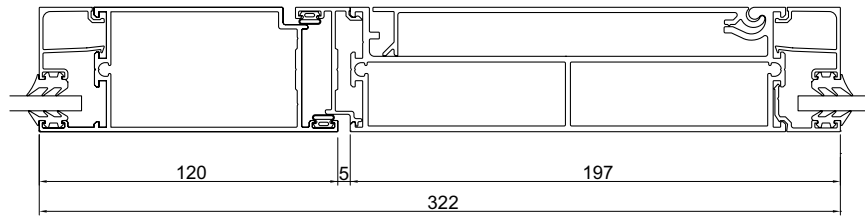

Combination possibilities

Entry phone with display, keypad and proximity card reader

Entry phone with display

Proximity card reader

Sapa E-frame

E-frame 2050 narrow profile

E-frame 2050 modular profile

E-frame 2060 narrow profile
Overall dimensions: 305 mm

E-frame 2060 modular profile
Overall dimensions: 347 mm

E-frame 2086 narrow profile
Overall dimensions: 294 mm

E-frame 2086 modular profile
Overall dimensions: 325 mm

The Sapa E-frame profile lets you combine functionality, safety, security and clean design