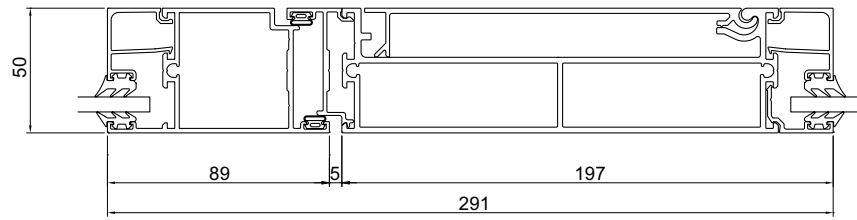

Combination possibilities

Entry phone with display, keypad and proximity card reader

Entry phone with display

Proximity card reader

Sapa E-frame

E-frame 2050 narrow profile

E-frame 2050 modular profile

E-frame 2060 narrow profile
Overall dimensions: 305 mm

E-frame 2060 modular profile
Overall dimensions: 347 mm

E-frame 2086 narrow profile
Overall dimensions: 294 mm

E-frame 2086 modular profile
Overall dimensions: 325 mm

The Sapa E-frame profile lets you combine functionality, safety, security and clean design