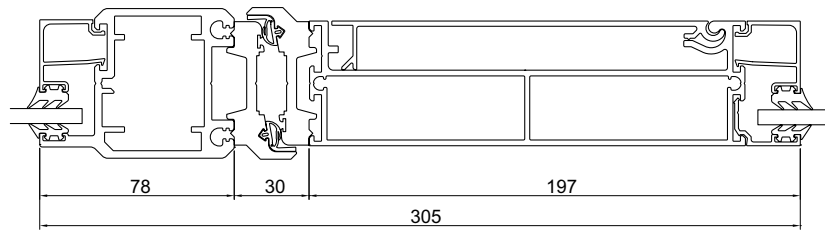

Combination possibilities

Entry phone with display, keypad and proximity card reader

Entry phone with display

Proximity card reader

Sapa E-frame

E-frame 2050 narrow profile

E-frame 2050 modular profile

E-frame 2060 narrow profile
Overall dimensions: 305 mm

E-frame 2060 modular profile
Overall dimensions: 347 mm

E-frame 2086 narrow profile
Overall dimensions: 294 mm

E-frame 2086 modular profile
Overall dimensions: 325 mm

The Sapa E-frame profile lets you combine functionality, safety, security and clean design