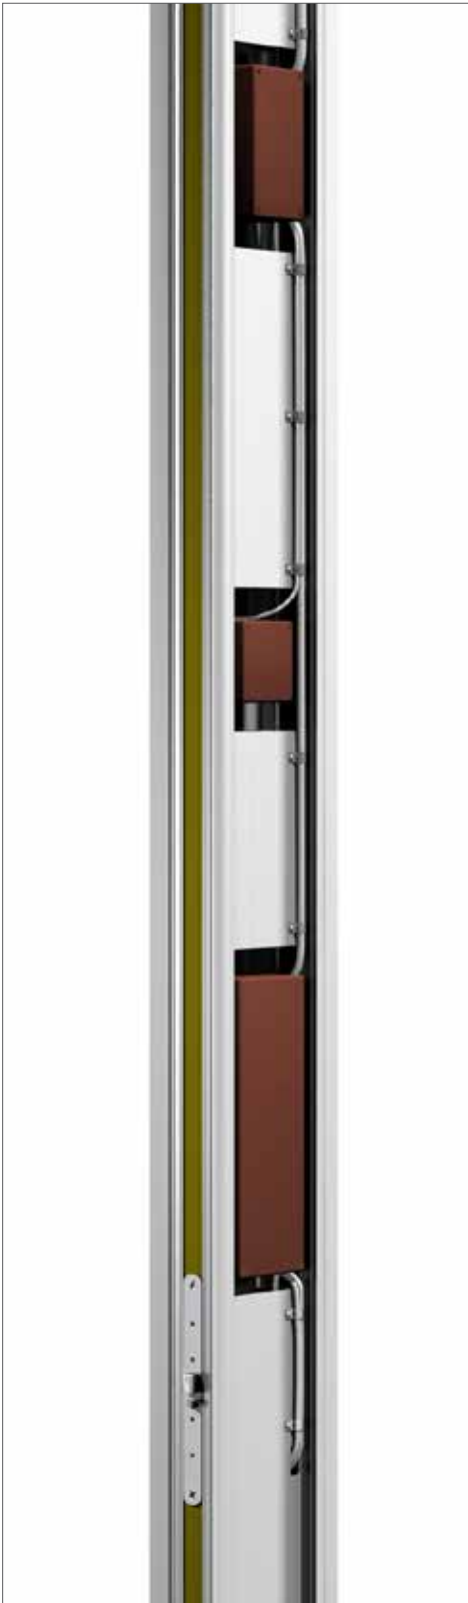

SAPA E-FRAME

DOORFRAME FOR INTEGRATED ELECTRONICS

sapa:

By  Hydro

Sapa E-frame for integrated electronics

Entry phones, access control systems, cameras, locks and connectors are some common examples of components fitted to modern entrances. Our E-frame profile simplifies the wiring, installation and servicing of electronic components. A service cover creates a neat appearance and discourages tampering. The E-frame profile lets you combine functionality, safety, security and clean design. E-frames are available for Sapa Doors 2050, 2060 and 2086.

Smart features give reassurance. An effective and practical entrance has to be welcoming as well as safe and secure.

Entrance with entry phone/access control system. Door in natural anodised finish with powder coated frames. Lock installed in frame. Reinforced rebate section.

E-frame 2086: Inside, with service cover open

E-frame 2086: Inside

E-frame 2086: Outside

*Entrance with entry phone/access control system. Door 2060 with frames 3050, in clear anodised finish.
Glass with screen printing.*

Combination possibilities

Entry phone with display, keypad and proximity card reader

Entry phone with display

Proximity card reader

Sapa E-frame

E-frame 2050 narrow profile

E-frame 2050 modular profile

E-frame 2060 narrow profile
Overall dimensions: 305 mm