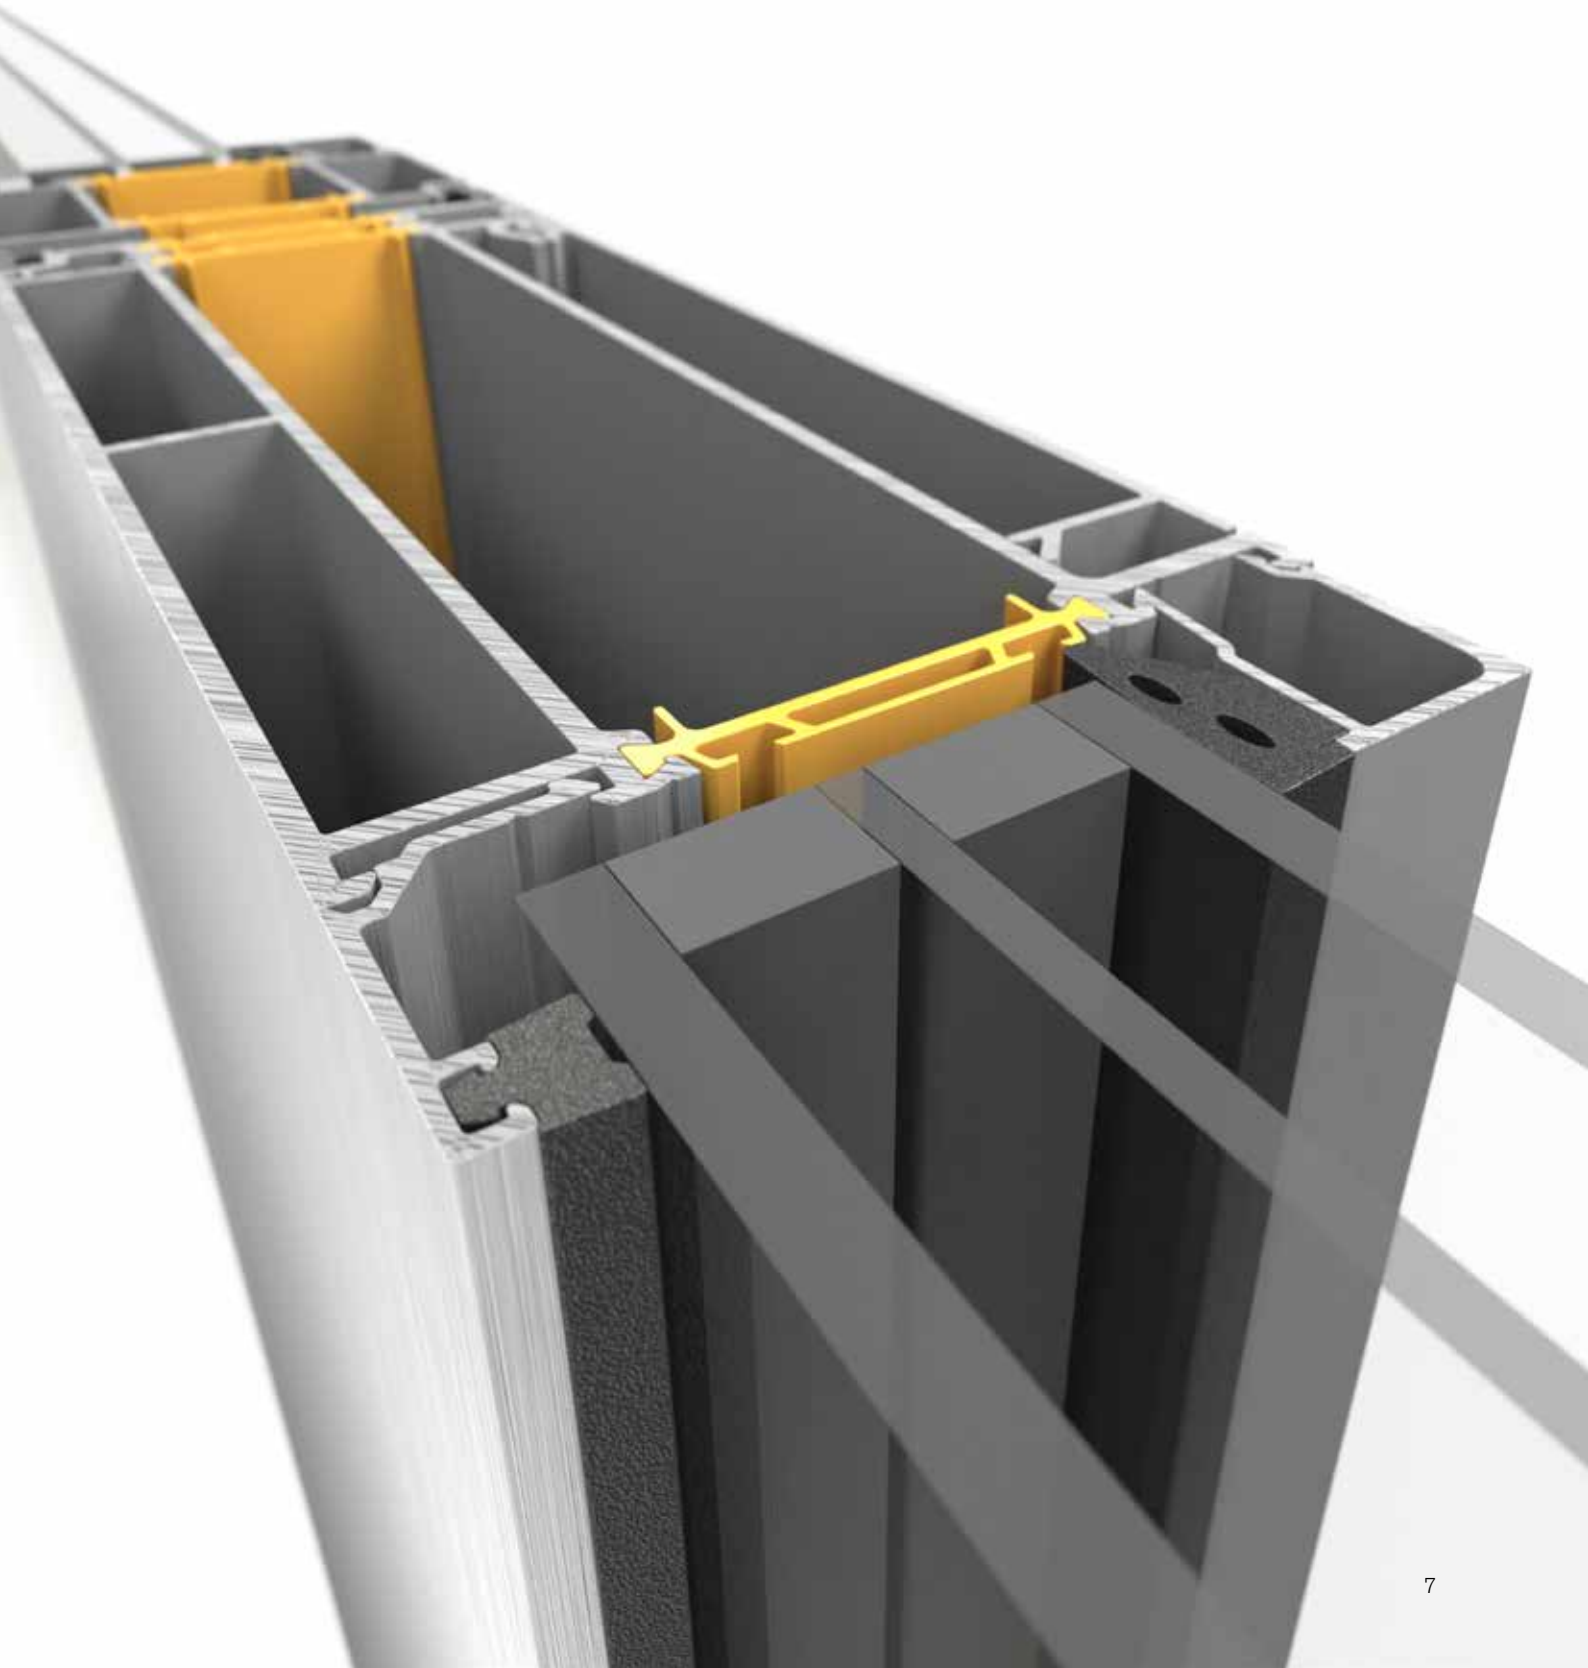

SAPA E-FRAME

DOORFRAME FOR INTEGRATED ELECTRONICS

sapa:

By  Hydro

Sapa E-frame for integrated electronics

Entry phones, access control systems, cameras, locks and connectors are some common examples of components fitted to modern entrances. Our E-frame profile simplifies the wiring, installation and servicing of electronic components. A service cover creates a neat appearance and discourages tampering. The E-frame profile lets you combine functionality, safety, security and clean design. E-frames are available for Sapa Doors 2050, 2060 and 2086.

E-frame 2060 modular profile
Overall dimensions: 347 mm

E-frame 2086 narrow profile
Overall dimensions: 294 mm

E-frame 2086 modular profile
Overall dimensions: 325 mm

The Sapa E-frame profile lets you combine functionality, safety, security and clean design