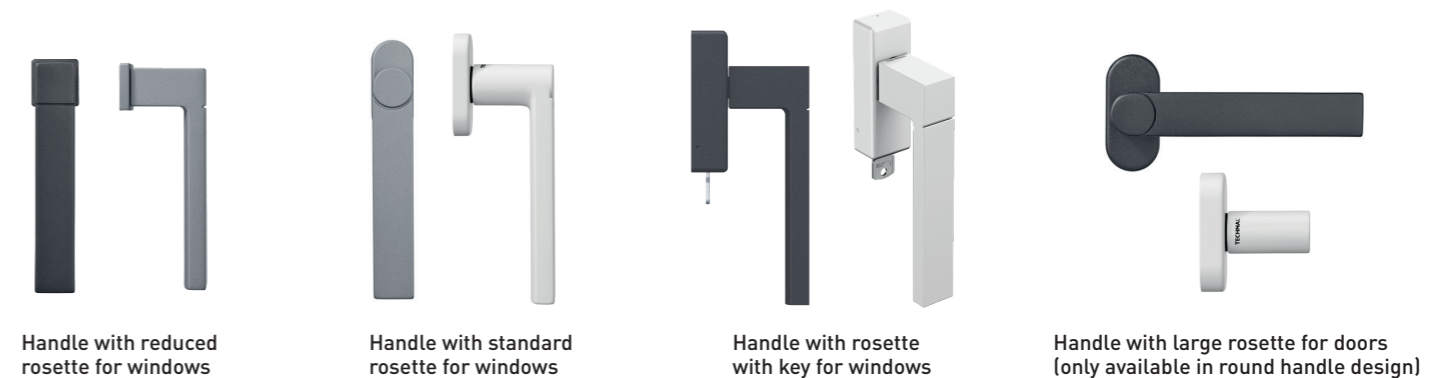

By  Hydro

TRUE TO TECHNAL'S PRACTICAL APPROACH TO DESIGN, THIS RANGE OF HANDLES DRAWS ATTENTION WITH ITS UNDERSTATED AND ELEGANT LINES. A STRONG VISUAL IDENTITY WITH SIMPLE AND GRAPHIC GEOMETRIC SHAPES, ROUND OR SQUARE, WITH AN ERGONOMIC DESIGN TO THE TOUCH THAT MODERNISES THE CURRENT OFFER. PROVEN QUALITY, WITH ANODISED OR COATED FINISHES FOR EACH HANDLE, NOT TO MENTION THE NEW BLACK ANODIZED FINISH THAT ADDS AN EXTRA LEVEL OF SOPHISTICATION.

Designed by Bernard Minfort

/ MINIMALISM AND MAXIMUM ERGONOMICS

SELECTION has been designed to be extremely ergonomic and adaptable, as well as having elegant aesthetics. As a result, the back of the handles is rounded, which provides an excellent grip and has a pleasant feel. This rounded design, along with the straight-line aesthetics at the front, create a uniform model that offers the perfect balance between functionality and maximum slenderness.

/ TEXTURE AND COLOUR

The handles in this collection are made of cast aluminium, with a lacquered or anodised surface finish, and come in any of the TECHNAL range of colours.

/ A ROSETTE FOR EVERY NEED

SELECTION handles are available with standard 27 x 10 mm rosettes and large 32 x 14 mm rosettes for windows with special weights, both with a fastening screw system included. There is also the option of fitting the window systems with a reduced rosette of just 30 x 30 mm (available in 2022). Option of rosette with key 33 x 14 mm is provided for windows (available in September 2021).

Handle with reduced rosette for windows

Handle with standard rosette for windows

Handle with rosette with key for windows

Handle with large rosette for doors (only available in round handle design)

Reduced rosette*