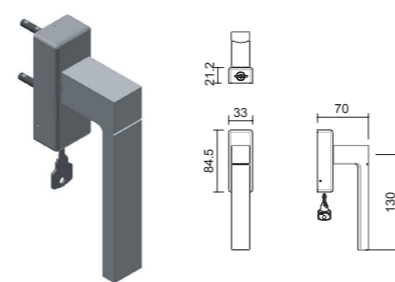

/ TEXTURE AND COLOUR

The handles in this collection are made of cast aluminium, with a lacquered or anodised surface finish, and come in any of the TECHNAL range of colours.

/ A ROSETTE FOR EVERY NEED

SELECTION handles are available with standard 27 x 10 mm rosettes and large 32 x 14 mm rosettes for windows with special weights, both with a fastening screw system included. There is also the option of fitting the window systems with a reduced rosette of just 30 x 30 mm (available in 2022). Option of rosette with key 33 x 14 mm is provided for windows (available in September 2021).

Handle with reduced rosette for windows

Handle with standard rosette for windows

Handle with rosette with key for windows

Handle with large rosette for doors (only available in round handle design)

Reduced rosette*

*Available in SOLEAL FY

Standard rosette

Rosette with key

Rosette for TIGAL window

The SELECTION range also includes an exclusive extra-long 160 mm handle, specially designed for large windows or for models such as TIGAL. The rosette of this handle model is 32 x 14 mm and includes the fastening screws.