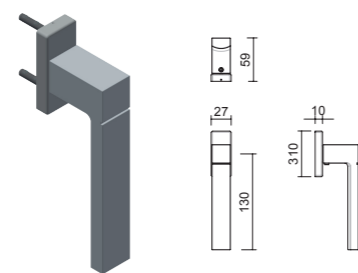

/ TEXTURE AND COLOUR

The handles in this collection are made of cast aluminium, with a lacquered or anodised surface finish, and come in any of the TECHNAL range of colours.

/ A ROSETTE FOR EVERY NEED

SELECTION handles are available with standard 27 x 10 mm rosettes and large 32 x 14 mm rosettes for windows with special weights, both with a fastening screw system included. There is also the option of fitting the window systems with a reduced rosette of just 30 x 30 mm (available in 2022). Option of rosette with key 33 x 14 mm is provided for windows (available in September 2021).

Handle with reduced rosette for windows

Handle with standard rosette for windows

Handle with rosette with key for windows

Handle with large rosette for doors (only available in round handle design)

Reduced rosette*

*Available in SOLEAL FY

Standard rosette

Rosette with key

Rosette for TIGAL window

The SELECTION range also includes an exclusive extra-long 160 mm handle, specially designed for large windows or for models such as TIGAL. The rosette of this handle model is 32 x 14 mm and includes the fastening screws.