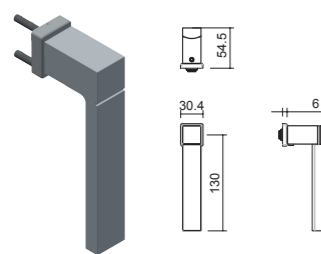

/ TEXTURE AND COLOUR

The handles in this collection are made of cast aluminium, with a lacquered or anodised surface finish, and come in any of the TECHNAL range of colours.

/ A ROSETTE FOR EVERY NEED

SELECTION handles are available with standard 27 x 10 mm rosettes and large 32 x 14 mm rosettes for windows with special weights, both with a fastening screw system included. There is also the option of fitting the window systems with a reduced rosette of just 30 x 30 mm (available in 2022). Option of rosette with key 33 x 14 mm is provided for windows (available in September 2021).

Handle with reduced rosette for windows

Handle with standard rosette for windows

Handle with rosette with key for windows

Handle with large rosette for doors (only available in round handle design)

Reduced rosette*

*Available in SOLEAL FY

Standard rosette

Rosette with key

Rosette for TIGAL window

The SELECTION range also includes an exclusive extra-long 160 mm handle, specially designed for large windows or for models such as TIGAL. The rosette of this handle model is 32 x 14 mm and includes the fastening screws.